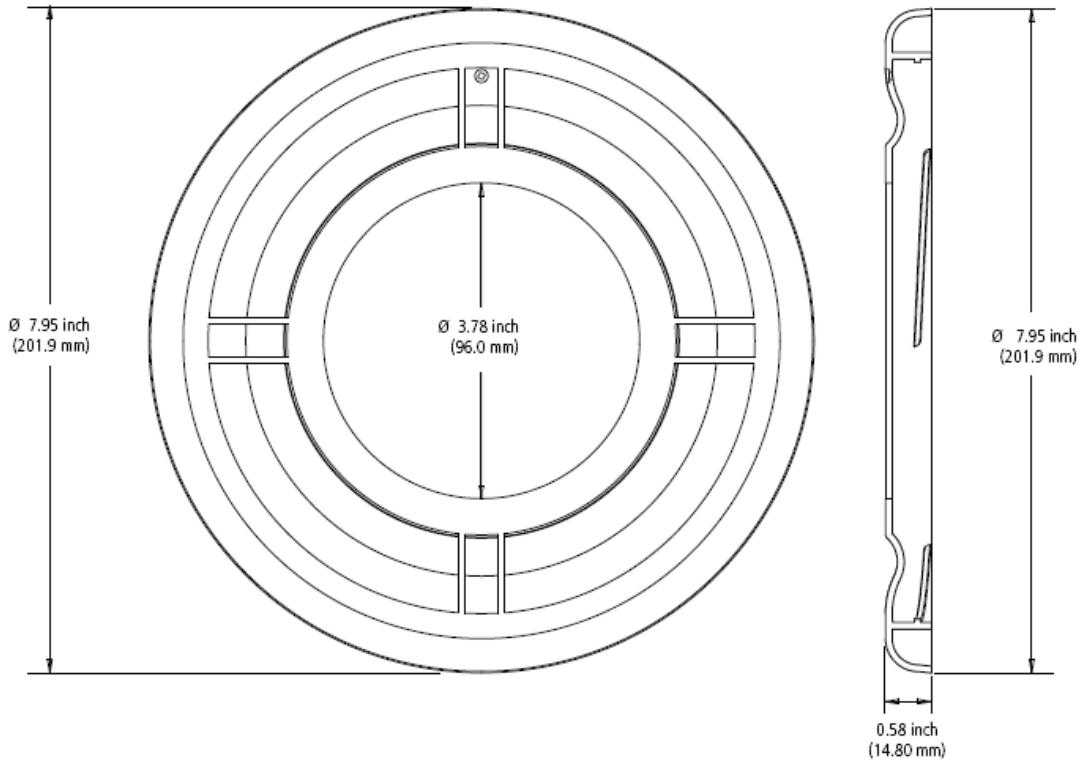

MD4-RMK Recessed Mount Kit Dimensional Drawing

Flush Mount Lid